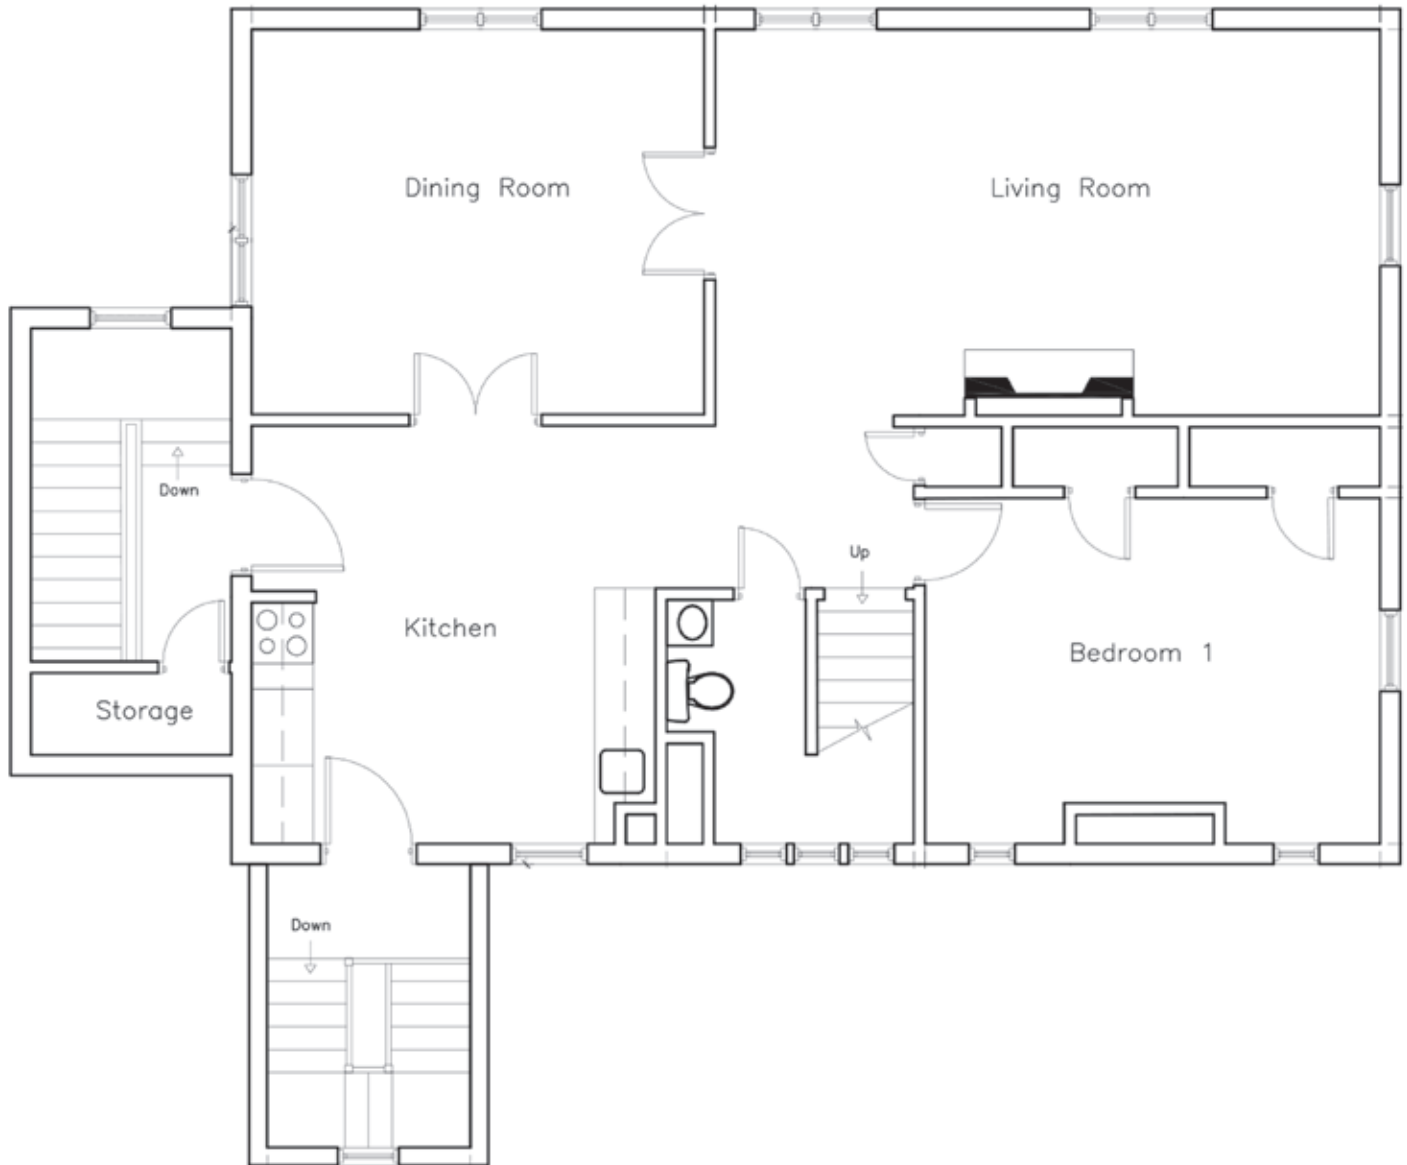

Duplex
Second Floor
945 sq. ft. (approx.)

The
WINSTON

The Winston
904-906 Grosvenor Avenue
Winnipeg, Manitoba, R3M 0N4
inquire@winstonapartments.ca
T: (204) 955-5654

Duplex
Third Floor
945 sq. ft. (approx.)