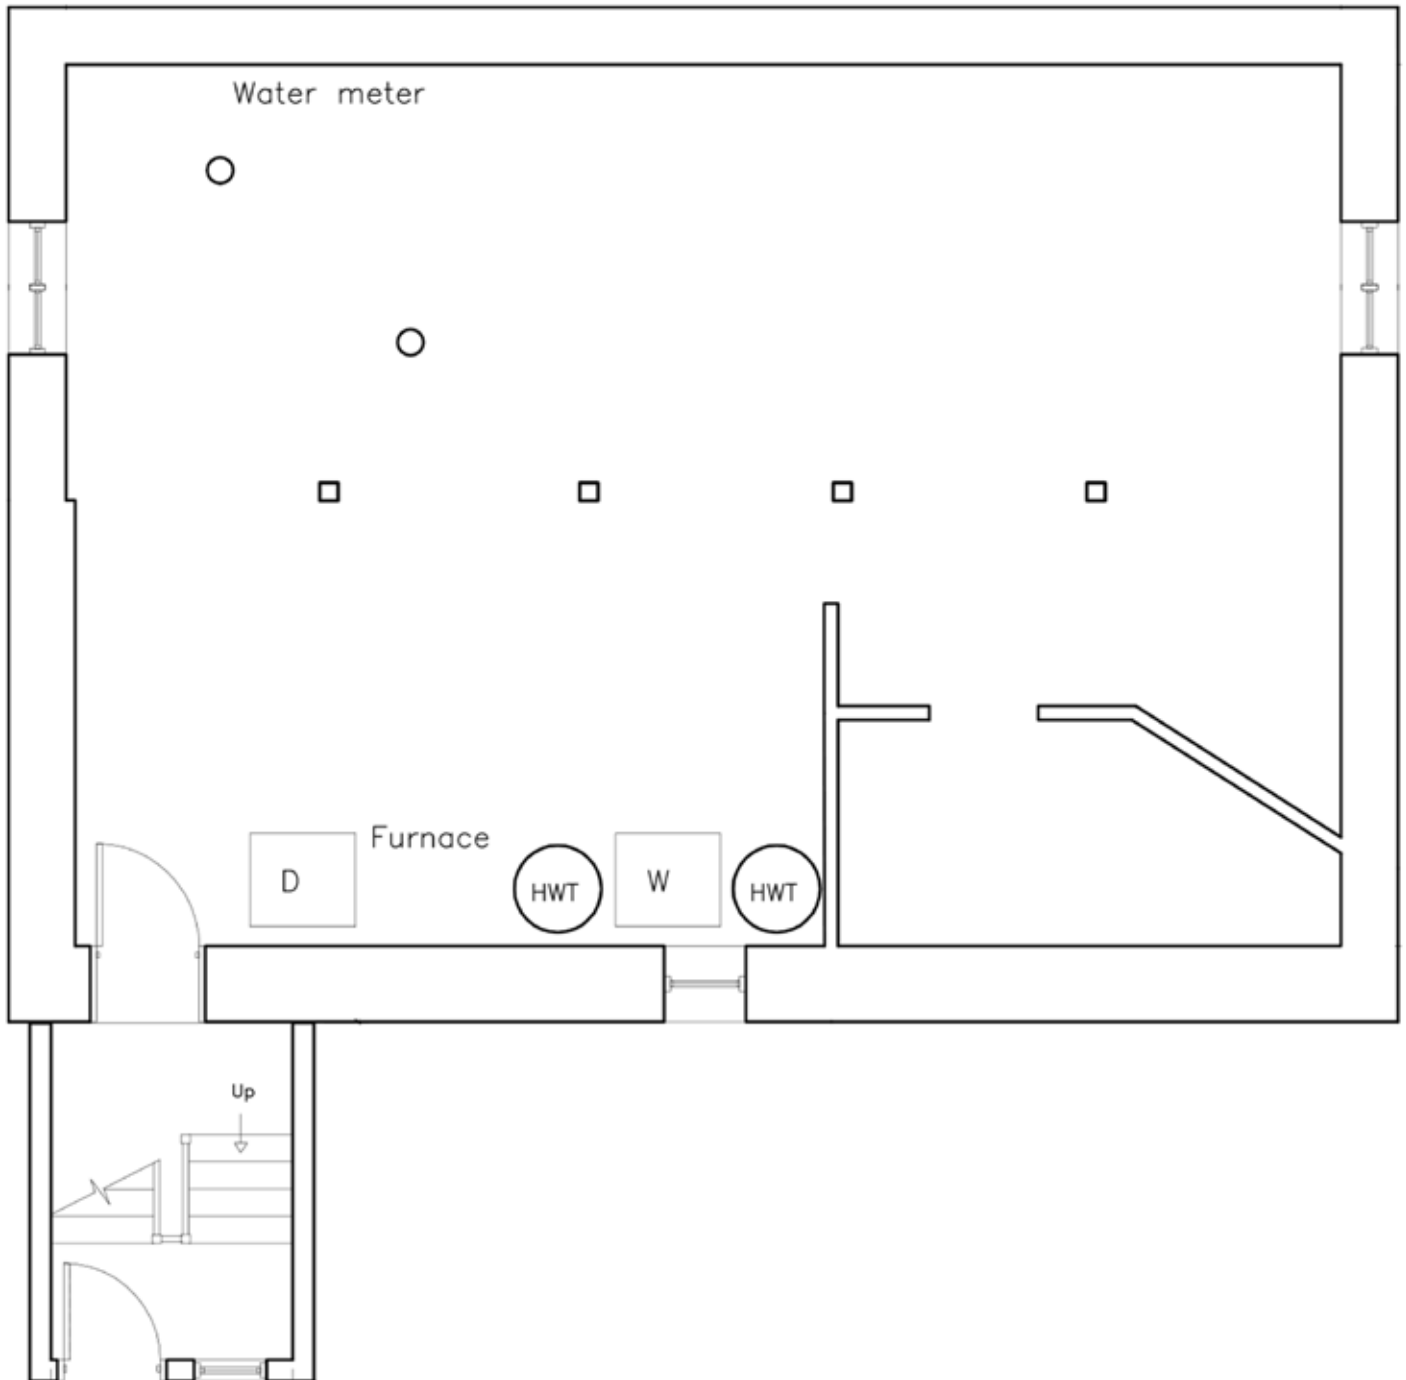

Duplex
Second Floor
945 sq. ft. (approx.)

The
WINSTON

The Winston
904-906 Grosvenor Avenue
Winnipeg, Manitoba, R3M 0N4
inquire@winstonapartments.ca
T: (204) 955-5654

Duplex
Third Floor
945 sq. ft. (approx.)

The
WINSTON

The Winston
904-906 Grosvenor Avenue
Winnipeg, Manitoba, R3M 0N4
inquire@winstonapartments.ca
T: (204) 955-5654

Duplex

Basement

853 sq. ft. (approx.)

The
WINSTON

The Winston
904-906 Grosvenor Avenue
Winnipeg, Manitoba, R3M 0N4
inquire@winstonapartments.ca
T: (204) 955-5654