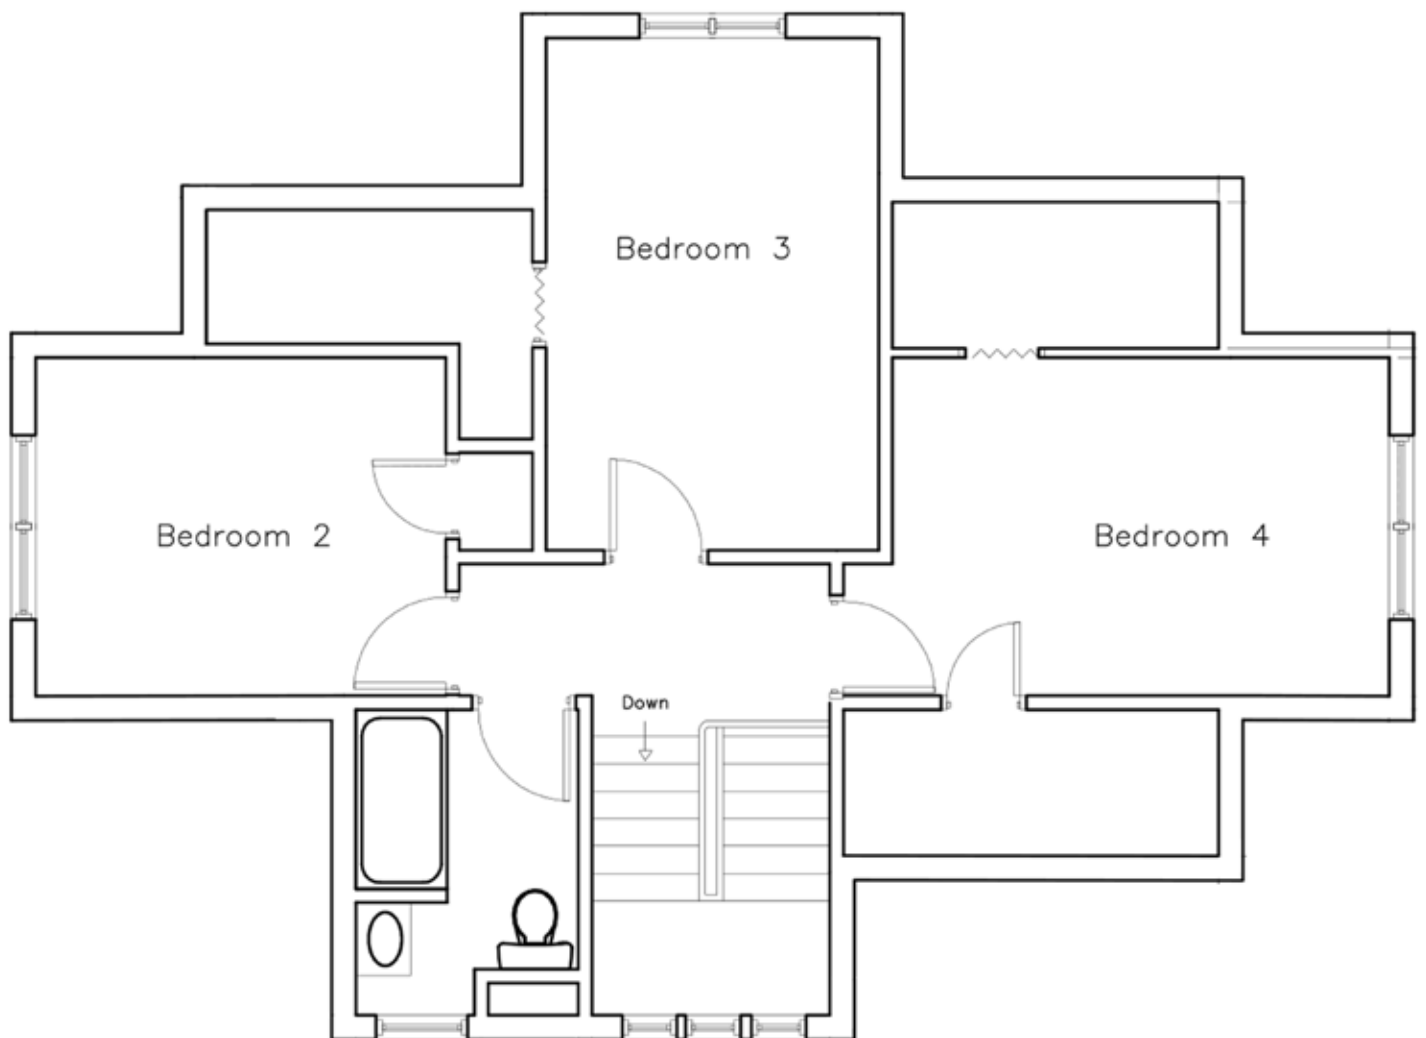

Duplex
Second Floor
945 sq. ft. (approx.)

The
WINSTON

The Winston
904-906 Grosvenor Avenue
Winnipeg, Manitoba, R3M 0N4
inquire@winstonapartments.ca
T: (204) 955-5654

Duplex
Third Floor
945 sq. ft. (approx.)

The
WINSTON

The Winston
904-906 Grosvenor Avenue
Winnipeg, Manitoba, R3M 0N4
inquire@winstonapartments.ca
T: (204) 955-5654

Duplex

Basement

853 sq. ft. (approx.)

The
WINSTON

The Winston
904-906 Grosvenor Avenue
Winnipeg, Manitoba, R3M 0N4
inquire@winstonapartments.ca
T: (204) 955-5654