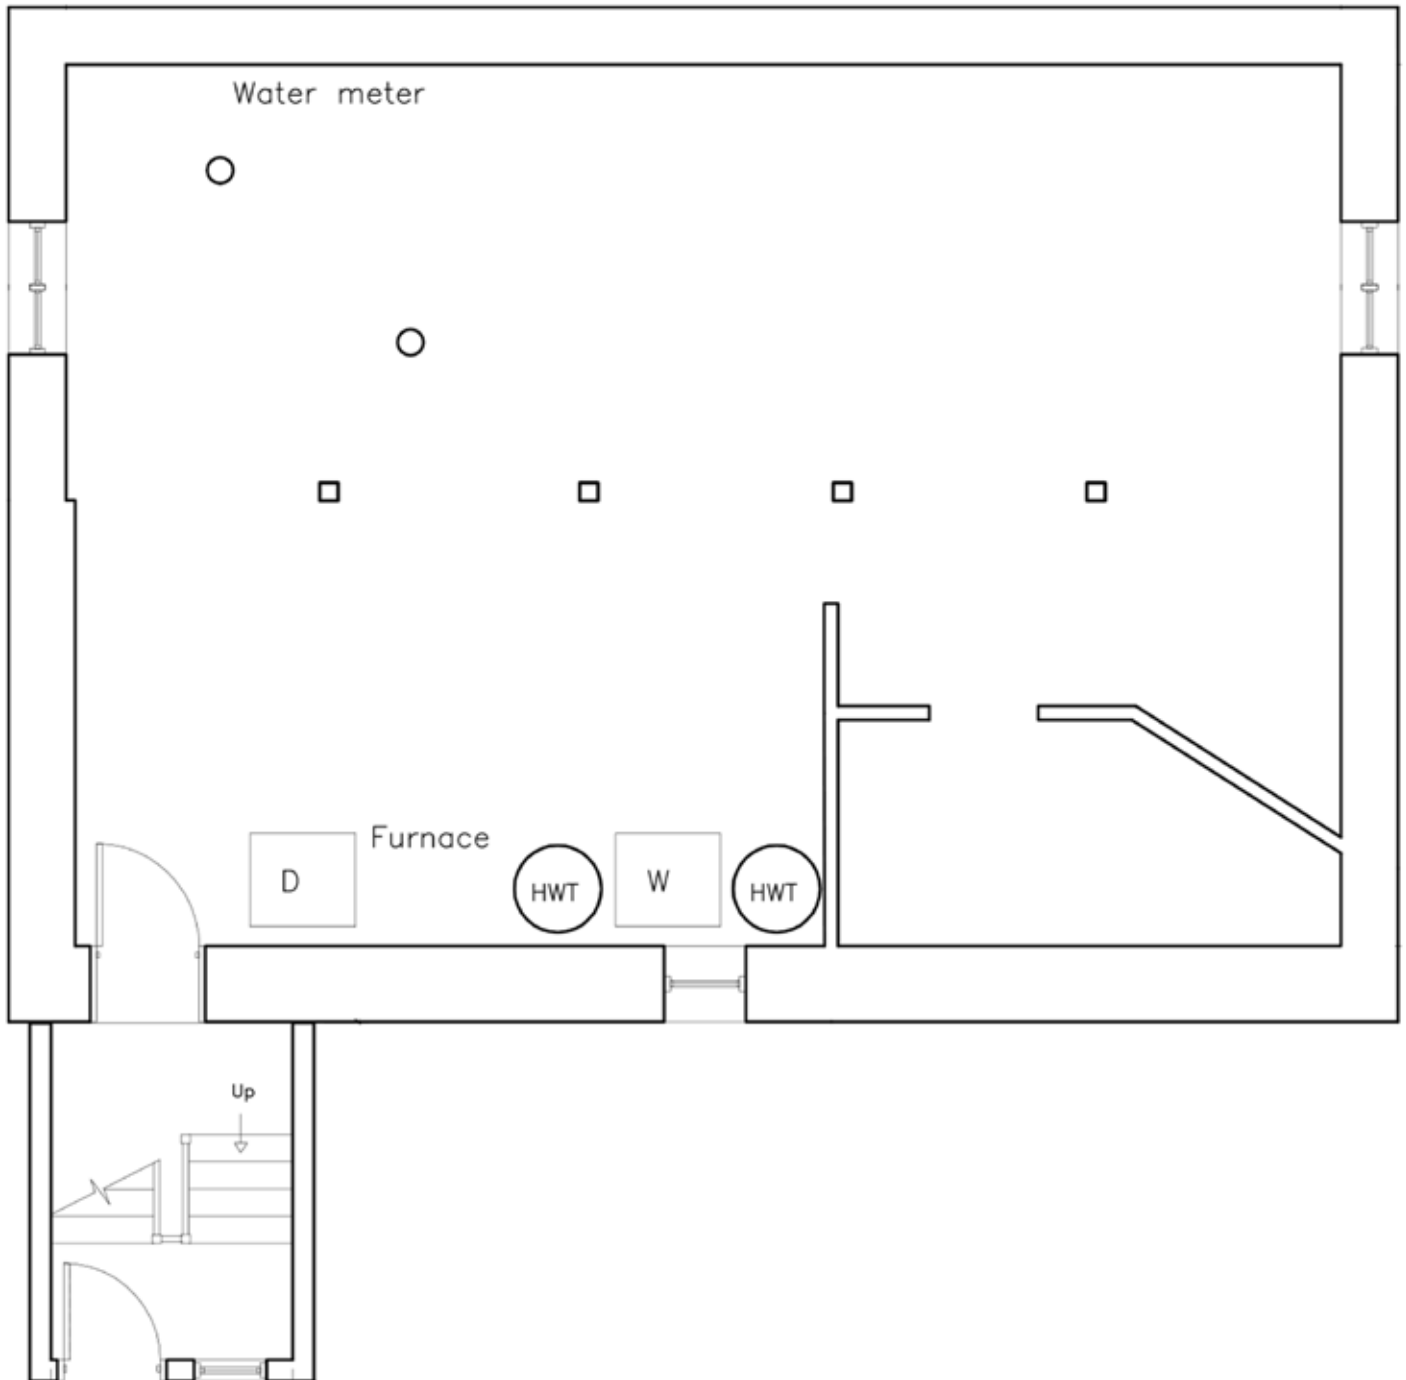

Duplex
Main Floor
1,075 sq. ft. (approx.)

The
WINSTON

The Winston
904-906 Grosvenor Avenue
Winnipeg, Manitoba, R3M 0N4
inquire@winstonapartments.ca
T: (204) 955-5654

Duplex

Basement

853 sq. ft. (approx.)

The
WINSTON