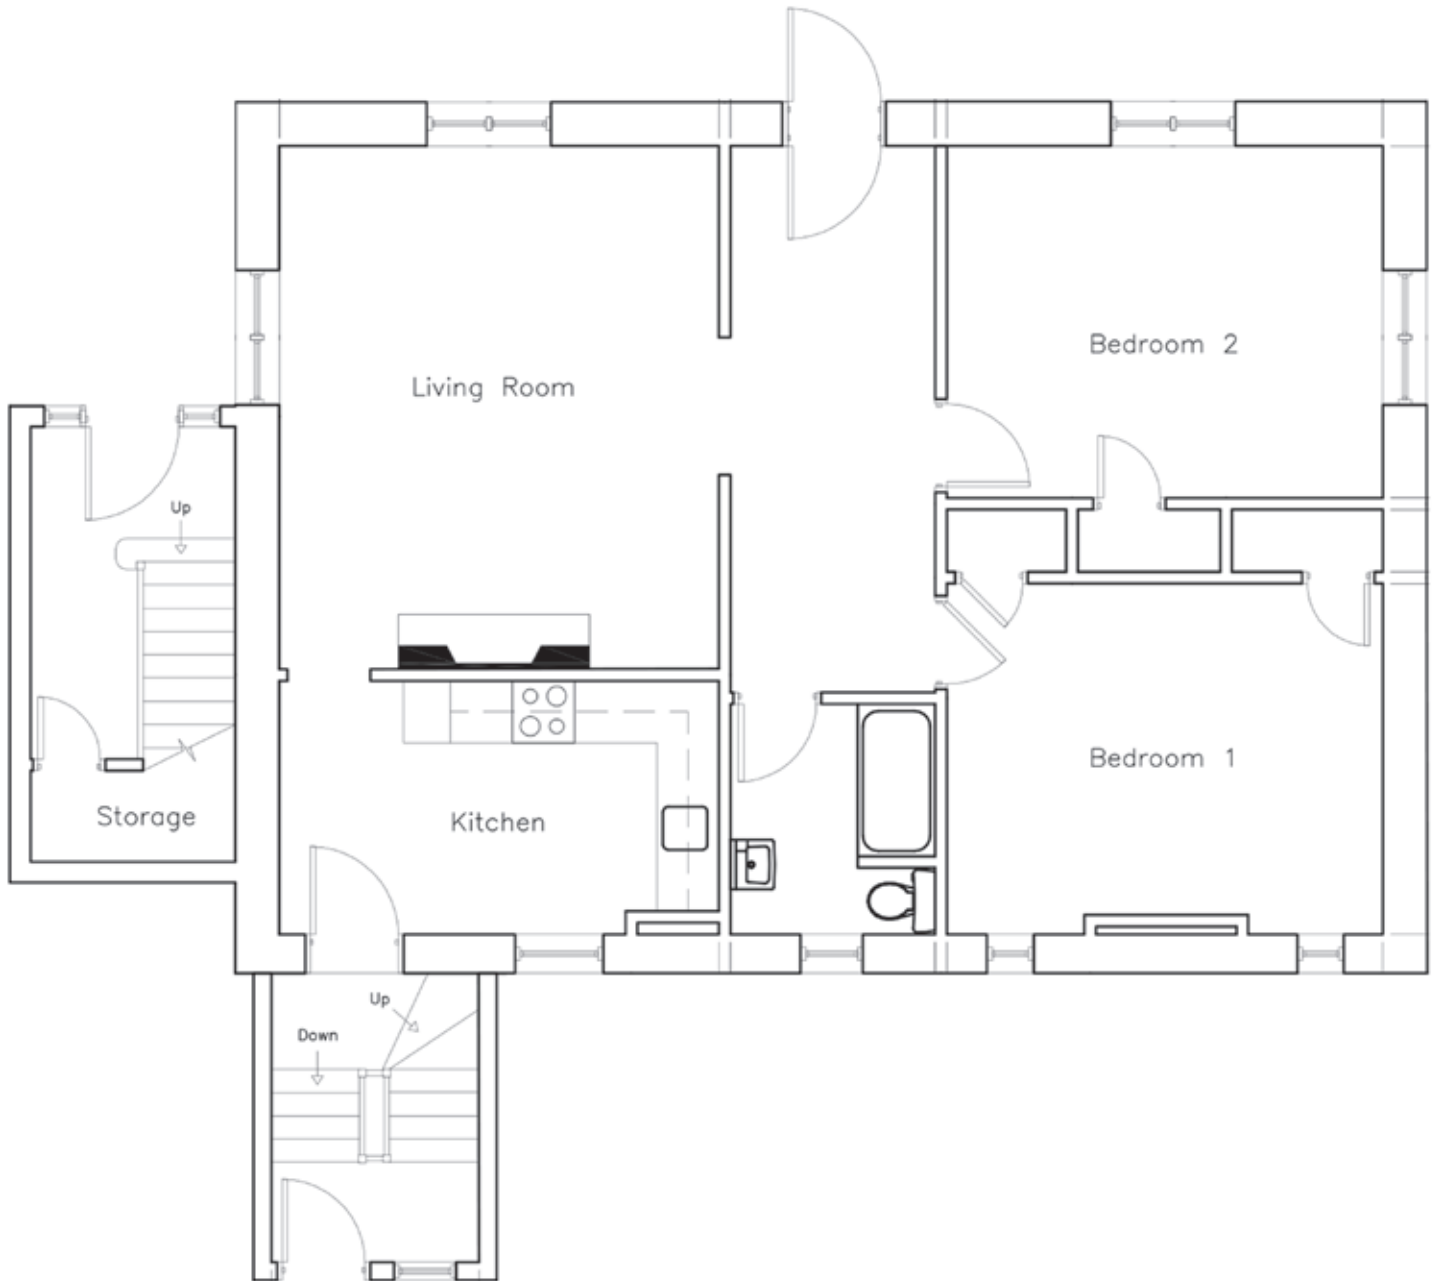

Duplex
Main Floor
1,075 sq. ft. (approx.)

The
WINSTON

The Winston
904-906 Grosvenor Avenue
Winnipeg, Manitoba, R3M 0N4
inquire@winstonapartments.ca
T: (204) 955-5654

Duplex

Basement

853 sq. ft. (approx.)

The
WINSTON